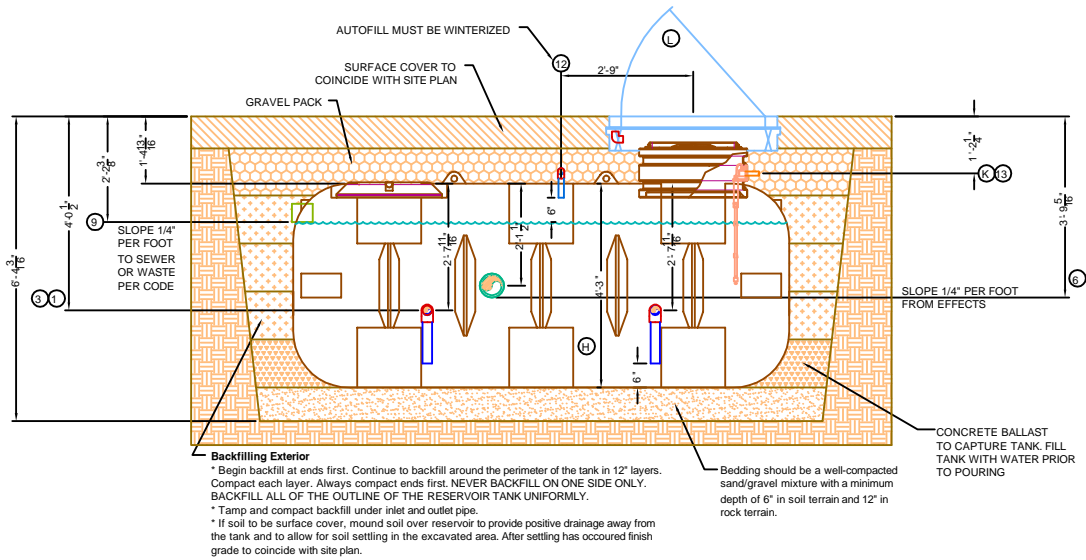

1050 Gallon Reservoir

PLAN VIEW

ELEVATION VIEW

1050 Gallon Reservoir

St. Louis, MO * Chicago, IL
 800-932-3123
 Fax 636-677-8989

PN - R1050

DATE: 9/14/07

SCALE: 3/8" = 1'