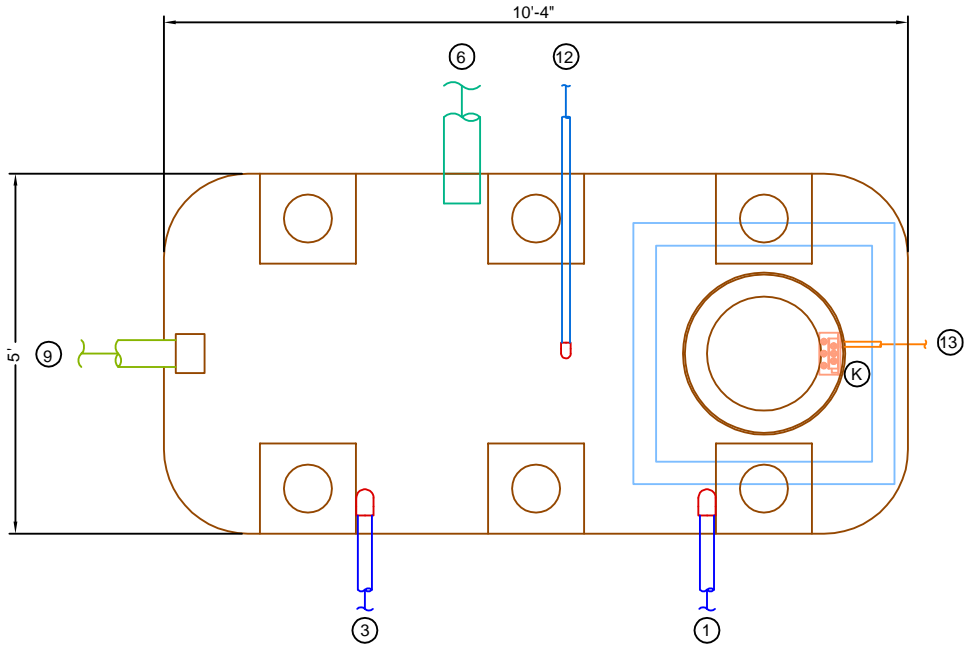

1050 Gallon Reservoir

PLAN VIEW

ELEVATION VIEW

1050 Gallon Reservoir

St. Louis, MO * Chicago, IL
 800-932-3123
 Fax 636-677-8989

PN - R1050

DATE: 9/14/07

SCALE: 3/8" = 1'