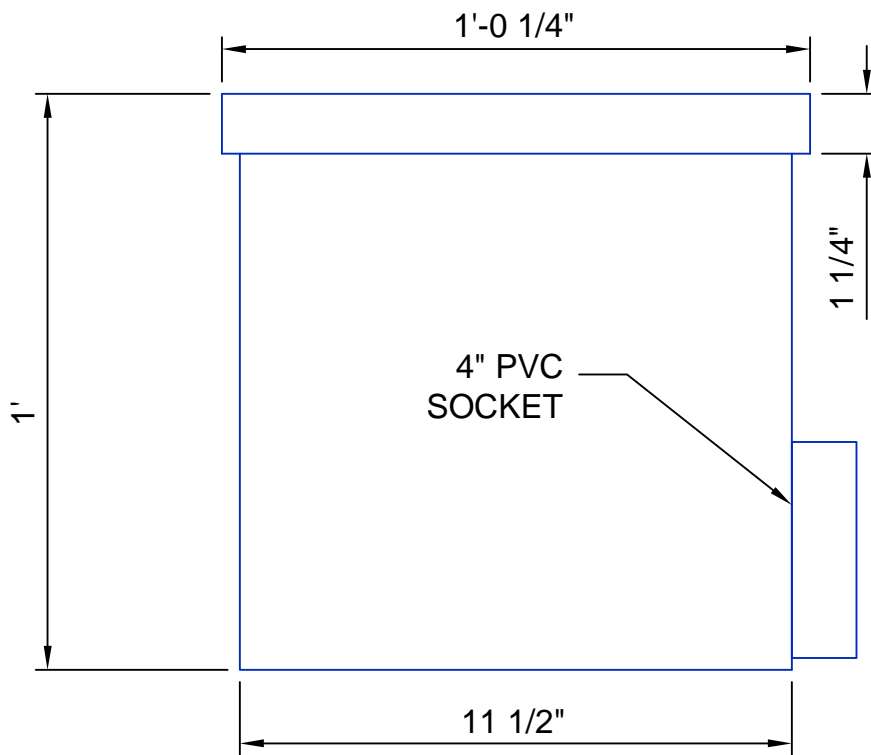

TOP VIEW

ELEVATION VIEW

12"x12"-4" Drain

St. Louis, MO * Chicago, IL
800-932-3123
Fax 636-677-8989

PN - 0000

DATE: 7/24/07

SCALE: 3" = 1'

WWW.WATERWORKSINTERNATIONAL.COM