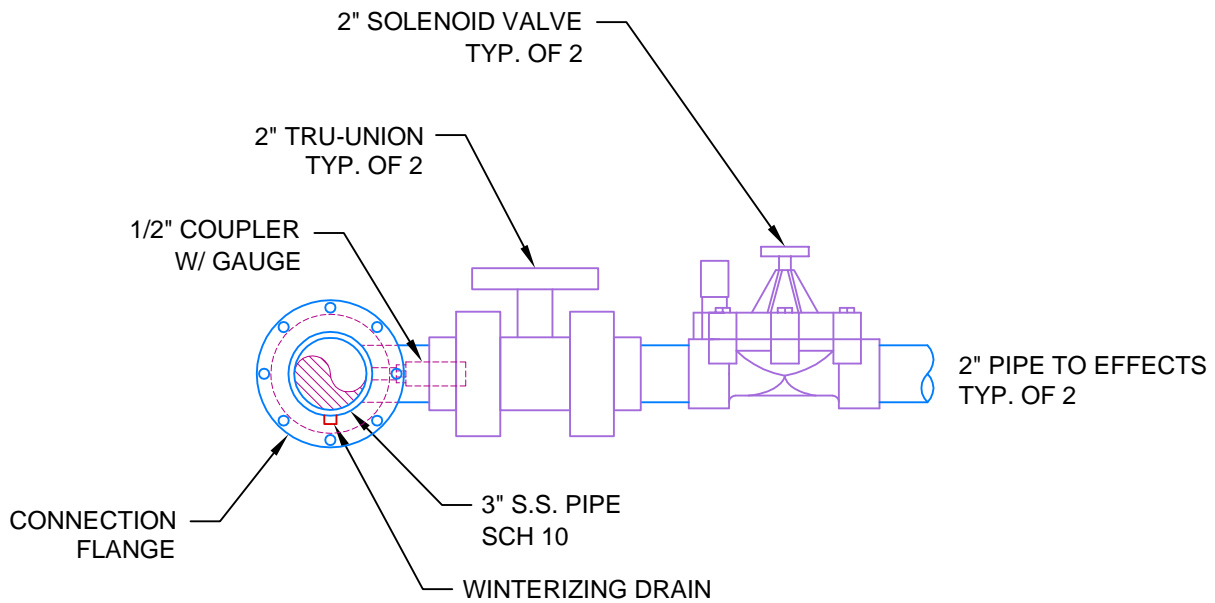

TOP VIEW

END VIEW

4" Manifold w/ (2) 2" Supply

St. Louis, MO * Chicago, IL
800-932-3123
Fax 636-677-8989

PN - 0000

DATE: 5/31/07

SCALE: 1/2" = 1'

WWW.WATERWORKSINTERNATIONAL.COM